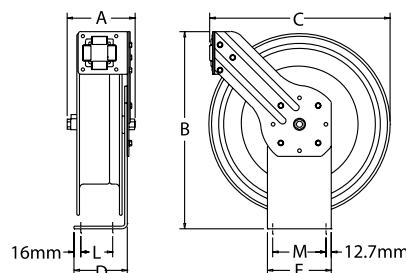

P SERIES Offers...

- ✓ Compact Space Saving Design
- ✓ Brass BSP Swivel
- ✓ Multi Position Locking Ratchet

MODEL hose	MODEL no hose	I.D.	O.D.	Length	BAR	Inlet	Outlet	KG hose	KG no hose	Size
LOW PRESSURE // Air & Water										
EZ-P-LP-125-BGX	EZ-P-LPL-125-BGX	6mm	12mm	8 m	21	1/4"	1/4"	12	11	1
EZ-P-LP-150-BGX	EZ-P-LPL-150-BGX	6mm	12mm	15 m	21	1/4"	1/4"	18	16	3
EZ-P-LP-350-BGX	EZ-P-LPL-350-BGX	10mm	17mm	15 m	21	3/8"	3/8"	20	16	3
EZ-P-LP-430-BGX	EZ-P-LPL-430-BGX	12mm	21mm	9 m	21	1/2"	1/2"	20	18	4
EZ-P-LP-450-BGX	EZ-P-LPL-450-BGX	12mm	21mm	15 m	21	1/2"	1/2"	23	22	4
MEDIUM PRESSURE // Air, Water & Oil										
EZ-P-MP-425-BGX	EZ-P-MPL-425-BGX	12mm	19mm	9 m	175	1/2"	1/2"	23	20	4
HIGH PRESSURE // Air, Water, Oil & Grease										
EZ-P-HP-125-BGX	EZ-P-HPL-125-BGX	6mm	13.5mm	9 m	350	1/4"	1/4"	23	20	4

Welding version also available. Contact us for further details.

DIMENSIONS

SIZE	A	B	C	D	E	L	M
1	152	368	349	127	152	76	127
2	159	368	349	127	152	76	127
3	156	464	438	152	152	102	127
4	179	464	438	152	152	102	127