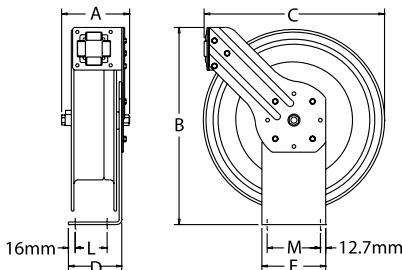

LOW PRESSURE // Air & Water

MODEL hose	MODEL no hose	I.D.	O.D.	Length	BAR	Inlet	Outlet	KG hose	KG no hose	Size
P-LP-125-BGX	P-LPL-125-BGX	6mm	12mm	8 m	21	1/4"	1/4"	12	11	1
P-LP-135-BGX	P-LPL-135-BGX	6mm	12mm	10 m	21	1/4"	1/4"	13	11	1
P-LP-150-BGX	P-LPL-150-BGX	6mm	12mm	15 m	21	1/4"	1/4"	18	16	3
P-LP-325-BGX	P-LPL-325-BGX	10mm	17mm	8 m	21	3/8"	3/8"	13	11	2
P-LP-335-BGX	P-LPL-335-BGX	10mm	17mm	10 m	21	3/8"	3/8"	17	15	3
P-LP-350-BGX	P-LPL-350-BGX	10mm	17mm	15 m	21	3/8"	3/8"	20	16	3
P-LP-425-BGX	P-LPL-425-BGX	12mm	21mm	8 m	21	1/2"	1/2"	20	18	4
P-LP-450-BGX	P-LPL-450-BGX	12mm	21mm	15 m	21	1/2"	1/2"	23	22	4

Reels with hose can be used for air, water with a maximum temp. 65°C Reels without hose can be used for air, water & oil

MEDIUM PRESSURE // Air, Water & Oil

MODEL hose	MODEL no hose	I.D.	O.D.	Length	BAR	Inlet	Outlet	KG hose	KG no hose	Size
P-MP-335-BGX	P-MP-335-BGX	10mm	16mm	10 m	210	3/8"	3/8"	24	20	4
P-MP-430-BGX	P-MP-430-BGX	12mm	19mm	9 m	175	1/2"	1/2"	23	20	4

Reels with hose come with one wire braid hose suitable for air, water & oil with a maximum temp. 99°C

HIGH PRESSURE // Air, Water, Oil & Grease

MODEL hose	MODEL no hose	I.D.	O.D.	Length	BAR	Inlet	Outlet	KG hose	KG no hose	Size
P-HP-135-BGX	P-HP-135-BGX	6mm	13.5mm	10 m	350	1/4"	1/4"	23	20	4
P-HP-330-BGX	P-HP-330-BGX	10mm	17mm	9 m	280	3/8"	3/8"	23	20	4

Maximum temp. 99°C

Also available in
EZ-COIL
Available in EZ-Coil®
Please prefix the desired reel with "EZ"

Also available in
STAINLESS STEEL
Please see page 20 & 21

DIMENSIONS

SIZE	A	B	C	D	E	L	M
1	152	368	349	127	152	76	127
2	159	368	349	127	152	76	127
3	156	464	438	152	152	102	127
4	179	464	438	152	152	102	127