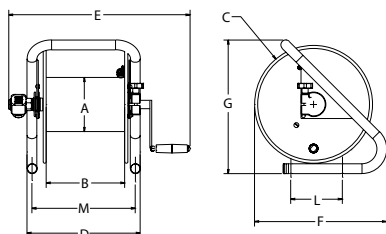

Swivel material

Brass

Seal material

Viton

DM SERIES // Air & Water

MODEL no hose	I.D.	O.D.	Length	I.D.*	O.D.*	Length*	BAR	Inlet	Outlet	KG	Size
117-3-200-DM	10mm	17mm	61 m	-	-	-	280	3/8"	3/8"	17	1
117-4-225-DM	12mm	21mm	68 m	10mm	17mm	100 m	280	1/2"	1/2"	18	2

* Adapter required

CM SERIES // Air, Water

MODEL no hose	I.D.	O.D.	Length	I.D.*	O.D.*	Length*	BAR	Inlet	Outlet	KG	Size
112-3-100-CM	10mm	17mm	30 m	-	-	-	280	3/8"	3/8"	8	3
112-3-150-CM	10mm	17mm	45 m	-	-	-	280	3/8"	3/8"	10	4
117-4-225-CM	12mm	22mm	68 m	10mm	17mm	100 m	280	1/2"	1/2"	13	5

* Adapter required

DM SERIES

CM SERIES

DIMENSIONS

SIZE	A	B	C	D	E	F	G	L	M
1	140	203	432	305	518	1016	483	-	-
2	140	164	432	425	632	1016	483	-	-
3	140	203	305	305	467	330	349	76	152
4	140	164	305	419	273	330	349	76	267
5	140	164	432	419	587	451	483	76	267