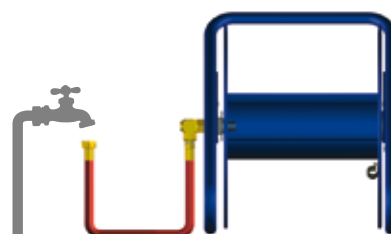

DM SERIES Offers...

- ✓ High-Quality Two Piece 1 1/4" Steel Tube Frame Structure
- ✓ Solid 8" Rubber Tires For Easy Transport
- ✓ Rubber Front Feet Prevent Reel From Slipping Forward
- ✓ Removable Handle Allows Compact Storage
- ✓ Direct Hand Crank Rewind Design
- ✓ Brake Assembly Provides Adjustable Friction To Brake Or Lock The Drum

GARDEN HOSE KIT

With the Garden Hose Kit you are able to connect any hose to a reel with 1/2" plumbing. You will be able to use any garden hose for everything from watering plants to washing your car

KIT INCLUDES:
NPT to Garden Hose Adaptor & Adaptor Hose