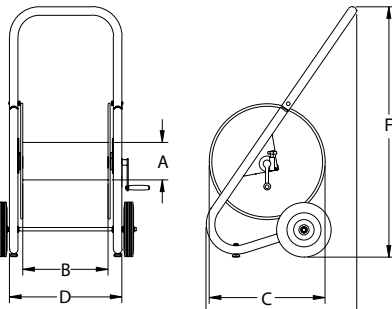

Swivel material

Brass

Seal material

Viton

DM SERIES // Air & Water

MODEL no hose	I.D.	O.D.	Length	I.D.*	O.D.*	Length*	BAR	Inlet	Outlet	KG	Size
117-3-200-DM	10mm	17mm	61 m	-	-	-	280	3/8"	3/8"	17	1
117-4-225-DM	12mm	21mm	68 m	10mm	17mm	100 m	280	1/2"	1/2"	18	2

* Adapter required

CM SERIES // Air, Water

MODEL no hose	I.D.	O.D.	Length	I.D.*	O.D.*	Length*	BAR	Inlet	Outlet	KG	Size
112-3-100-CM	10mm	17mm	30 m	-	-	-	280	3/8"	3/8"	8	3
112-3-150-CM	10mm	17mm	45 m	-	-	-	280	3/8"	3/8"	10	4
117-4-225-CM	12mm	22mm	68 m	10mm	17mm	100 m	280	1/2"	1/2"	13	5

* Adapter required

DM SERIES

CM SERIES

DIMENSIONS

SIZE	A	B	C	D	E	F	G	L	M
1	140	203	432	305	518	1016	483	-	-
2	140	164	432	425	632	1016	483	-	-
3	140	203	305	305	467	330	349	76	152
4	140	164	305	419	273	330	349	76	267
5	140	164	432	419	587	451	483	76	267